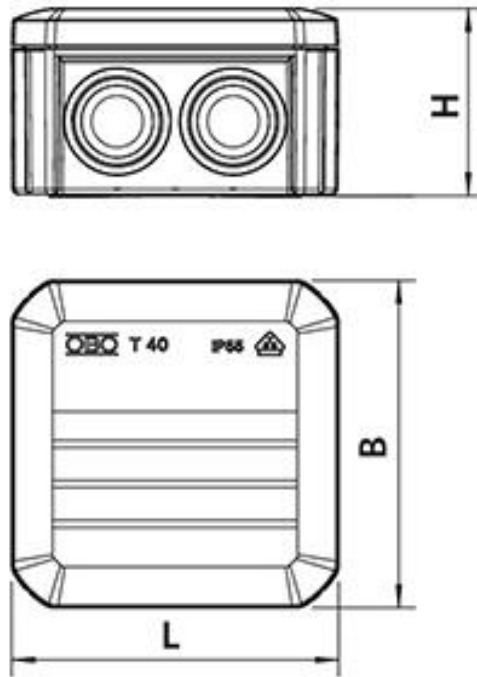

Product description

Article name	Universal Box CG T100
Article number	428124
Notes	Type CG cast resin refills may be ordered separately.
Optional accessory	Cleaner UNIVERSAL CLEANER 121 (see Accessories)
Copyright	WAGO is a registered trademark of WAGO Verwaltungsgesellschaft mbH. Origin of the drawings: WAGO and OBO BETTERMANN.

Characteristics

OBO BETTERMANN branch box with plug-in seal
Protects the splicing connector against moisture and water ingress according to IPX8
Protection class: IP68 with cast resin
Halogen-free
UV-resistant branch box
CMR-free
Free hazardous labelling (isocyanate and silicon free)
Not harmful to the environment
High flexibility due to removable cast resin
Translucent before and after curing
Withstands long-term exposure to moisture

Applications

Indoor areas (also with high humidity levels)
Outdoor
Underground

Technical data

Article name	Universal Box CG T100
Article number	428124
Voltage levels	230/400 V
Test standards	IEC 60529
	EN 50393
Connector type	221-615
Number of connector	5 Pieces
Content	730 ml
Length L	150 mm
Width B	116 mm
Height H	67 mm
Nominal cross section Polymeric cable unarmoured per conductor min	0.5 mm ²
Nominal cross section Polymeric cable unarmoured per conductor max	6 mm ²

Packaging data

Packaging type	Case	Pal. EU
Content quantity	1	120
Unit of measure	Piece	Piece
Lenght (mm)	306	1200
Width (mm)	210	800
Height (mm)	95	1130
Net weight (kg)	1.069	128.28
Gross weight (kg)	1.069	157.28