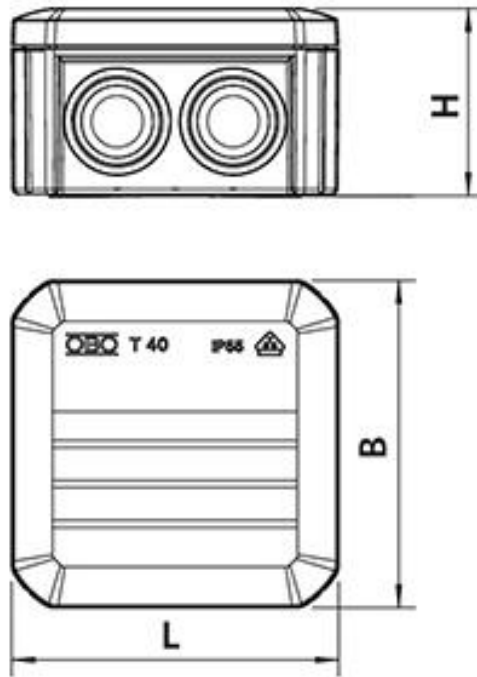

Product description

Article name	Universal Box CG T60
Article number	428123
Notes	Type CG cast resin refills may be ordered separately.
Optional accessory	Cleaner UNIVERSAL CLEANER 121 (see Accessories)
Copyright	WAGO is a registered trademark of WAGO Verwaltungsgesellschaft mbH. Origin of the drawings: WAGO and OBO BETTERMANN.

Characteristics

OBO BETTERMANN branch box with plug-in seal
Protects the splicing connector against moisture and water ingress according to IPX8
Protection class: IP68 with cast resin
Halogen-free
UV-resistant branch box
CMR-free
Free hazardous labelling (isocyanate and silicon free)
Not harmful to the environment
High flexibility due to removable cast resin
Translucent before and after curing
Withstands long-term exposure to moisture

Applications

Indoor areas (also with high humidity levels)
Outdoor
Underground

Technical data

Article name	Universal Box CG T60
Article number	428123
Voltage levels	230/400 V
Test standards	IEC 60529
	EN 50393
Connector type	221-613
Number of connector	5 Pieces
Content	420 ml
Length L	114 mm
Width B	114 mm
Height H	57 mm
Nominal cross section Polymeric cable unarmoured per conductor min	0.5 mm ²
Nominal cross section Polymeric cable unarmoured per conductor max	6 mm ²

Packaging data

Packaging type	Case	Pal. EU
Content quantity	1	120
Unit of measure	Piece	Piece
Lenght (mm)	275	1200
Width (mm)	191	800
Height (mm)	60	1130
Net weight (kg)	0.723	86.76
Gross weight (kg)	0.723	115.76