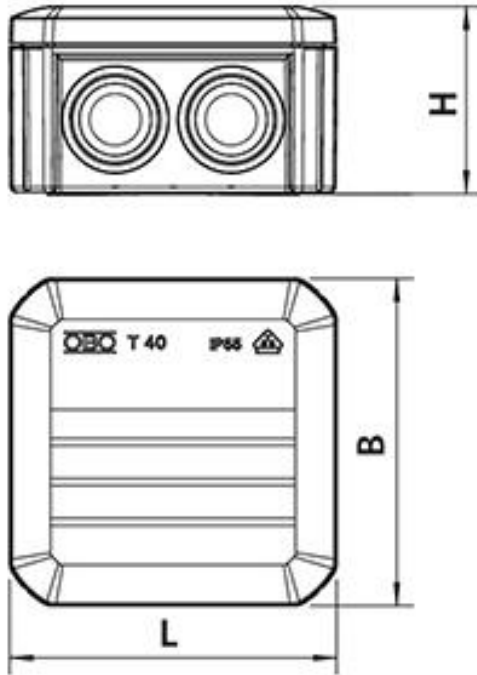

### Product description

Article name	Universal Box CG T40
Article number	425589
Notes	Type CG cast resin refills may be ordered separately.
Optional accessory	Cleaner UNIVERSAL CLEANER 121 (see Accessories)
Copyright	WAGO is a registered trademark of WAGO Verwaltungsgesellschaft mbH. Origin of the drawings: WAGO and OBO BETTERMANN.

#### Characteristics

OBO BETTERMANN branch box with plug-in seal
Protects the splicing connector against moisture and water ingress according to IPX8
Protection class: IP68 with cast resin
Halogen-free
UV-resistant branch box
CMR-free
Free hazardous labelling (isocyanate and silicon free)
Not harmful to the environment
High flexibility due to removable cast resin
Translucent before and after curing
Withstands long-term exposure to moisture

#### Applications

Indoor areas (also with high humidity levels)
Outdoor
Underground

Technical data

Article name	Universal Box CG T40
Article number	425589
Voltage levels	230/400 V
Test standards	IEC 60529
	EN 50393
Connector type	221-413
Number of connector	5 Pieces
Content	275 ml
Length L	90 mm
Width B	90 mm
Height H	52 mm
Nominal cross section Polymeric cable unarmoured per conductor min	0.2 mm <sup>2</sup>
Nominal cross section Polymeric cable unarmoured per conductor max	4 mm <sup>2</sup>

## Packaging data

Packaging type	Case	Pal. EU
Content quantity	1	256
Unit of measure	Piece	Piece
Lenght (mm)	275	1200
Width (mm)	191	800
Height (mm)	60	1130
Net weight (kg)	0.474	121.344
Gross weight (kg)	0.474	150.344