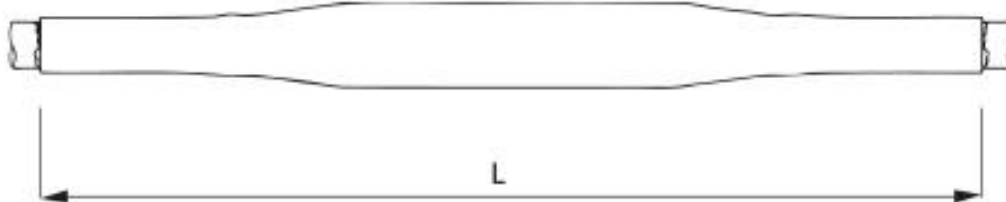

## 1-core-straight-through joint

All-in-one cold shrinkable joint body

Cold shrinkable straight-through joints CCMSV are suitable for all 1-core polymeric-insulated cables (PVC, PE, VPE, EPR). They allow the connection of cables with different cross sections and conductor materials even with different cable designs concerning the semi-conductive layer (graphite-coated, removable or strippable) and screen design (copper wire or tape screen). With screw connector.

#### Characteristics

- Few components, compact design and reduced working length
- Silicone joint body with integrated electric stress control
- Suitable for a wide range of applications due to integrated screw connector
- For both copper and aluminium conductors
- With cold shrinkable outer protection
- Quick, safe and easy assembly
- Ready for immediate operation

## Technical data

Article name	CCMSV 24kV 300-630
Article number	456151
Voltage levels	U0/U (Um) 6/10 (12) kV - 12,7/22 (24) kV
Test standards	CENELEC HD 629.1
Length L	800 mm
Diameter over core insulation after removal of the outer conductive layer min	30 mm
Diameter over core insulation after removal of the outer conductive layer max	42 mm
Nominal cross section 12 kV min	400 mm <sup>2</sup>
Nominal cross section 12 kV max	630 mm <sup>2</sup>
Nominal cross section 24 kV min	300 mm <sup>2</sup>
Nominal cross section 24 kV max	630 mm <sup>2</sup>

## Logistics data

Article name	CCMSV 24kV 300-630
Article number	456151
Delivery scope	All-in-one cold shrinkable joint body
	Screw connector
	Silicone grease
	Sealing compound
	Sealing tape
	Pressure springs
	Assembly material
	Assembly instructions
Shelf life	24 Month
Storage temperatur max	40 °C
Storage temperatur min	5 °C
Country of origin	Italy
Customs tariff number	85359000
EAN/GTIN	4010311202051